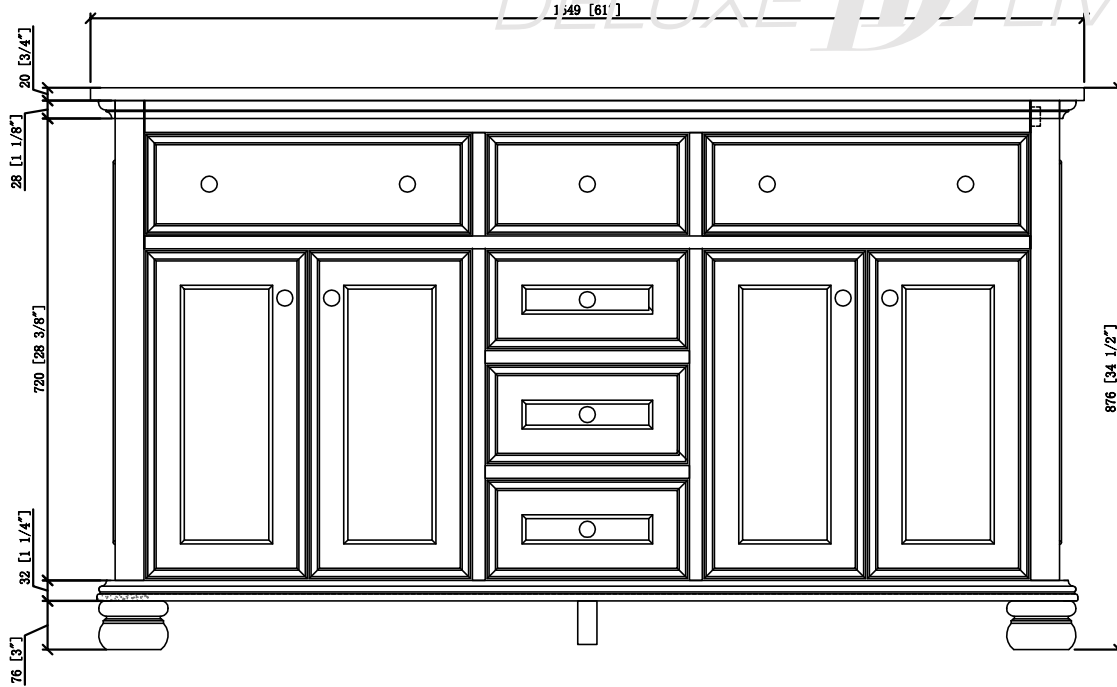

DELUXE *DL* LIVING

Platteville -60"Vanity combo drawing