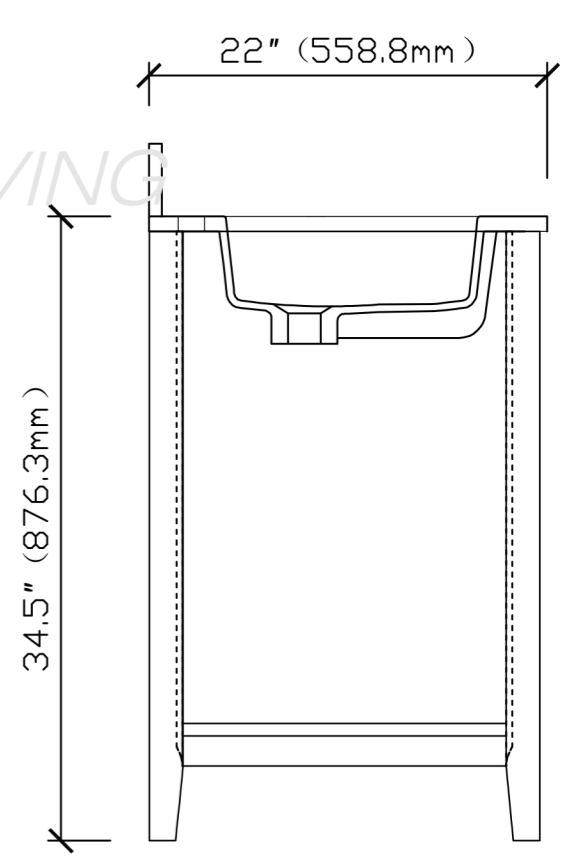

36-in Trenton Collection Vanity

TOP VIEW

FRONT VIEW

SIDE VIEW