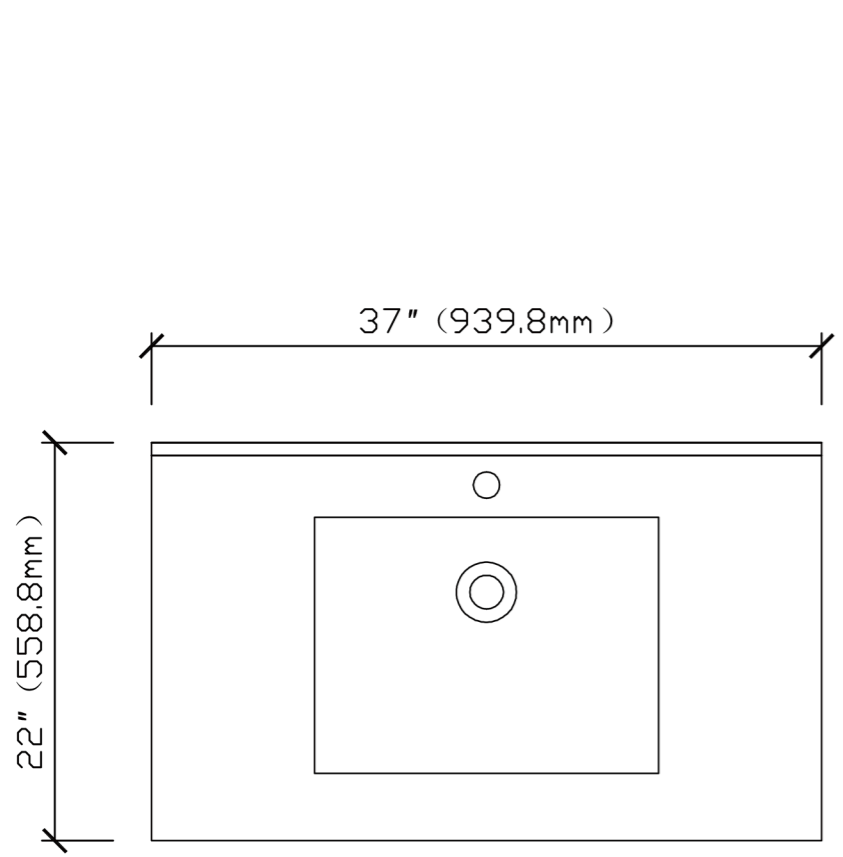

36-in Trenton Collection Vanity

TOP VIEW

FRONT VIEW

SIDE VIEW