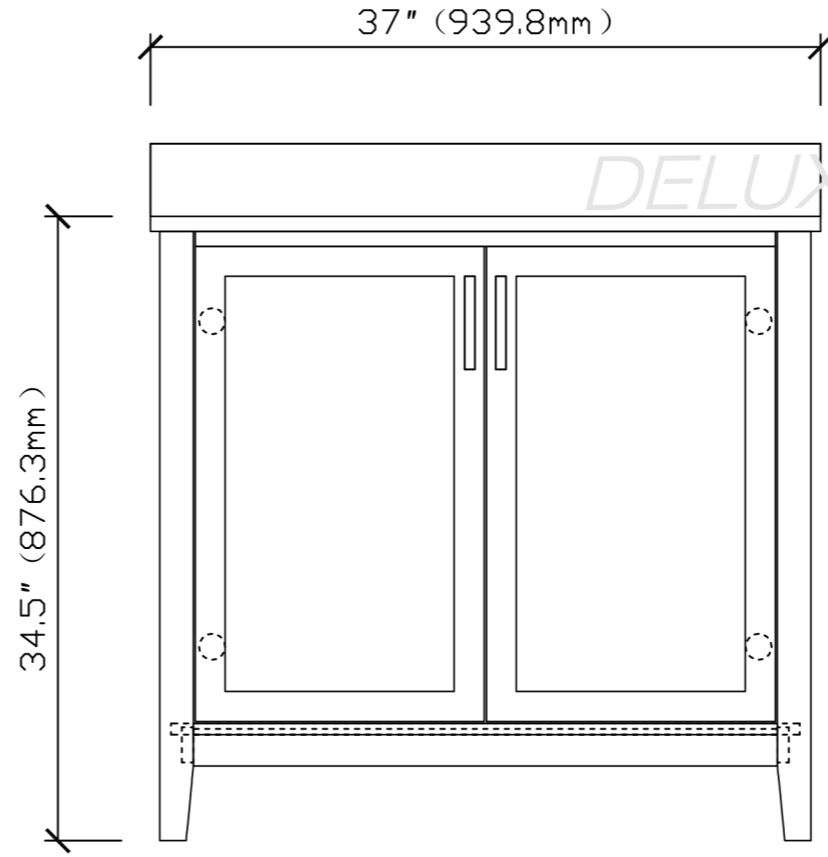

36-in Trenton Collection Vanity

TOP VIEW

FRONT VIEW

SIDE VIEW