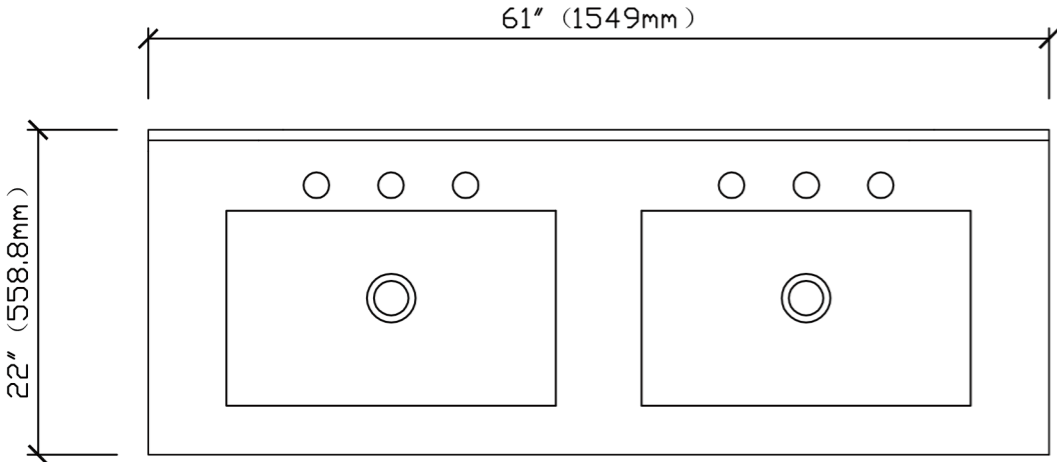

# 60-in Trenton Collection Vanity

TOP VIEW

FRONT VIEW

SIDE VIEW