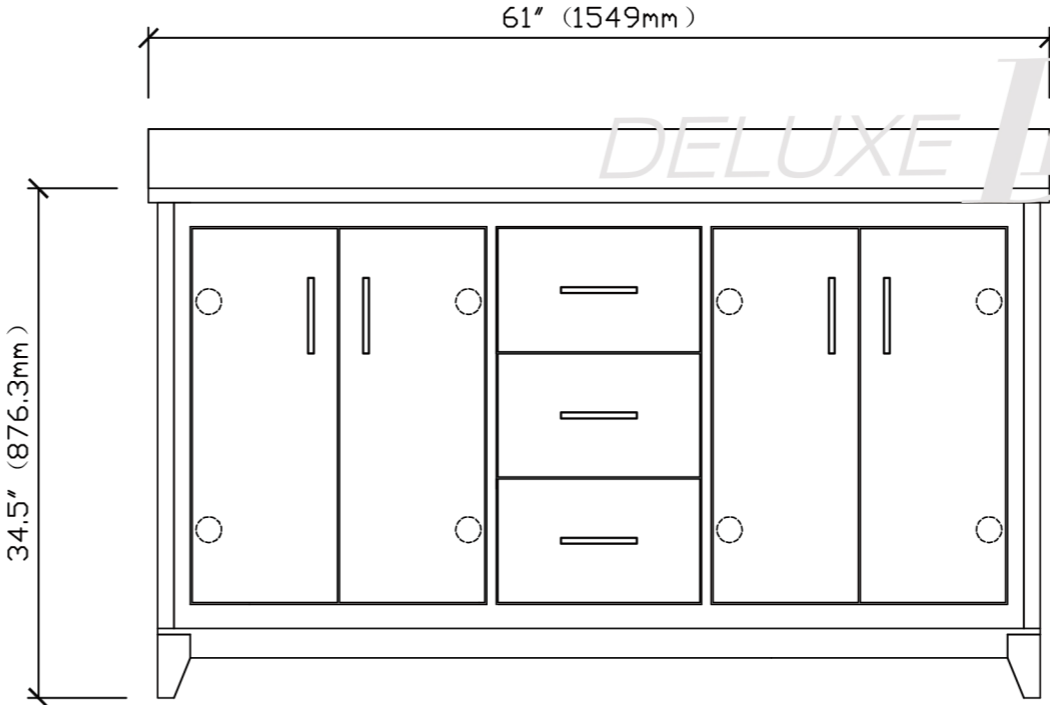

# 60-in Trenton Collection Vanity

TOP VIEW

FRONT VIEW

SIDE VIEW