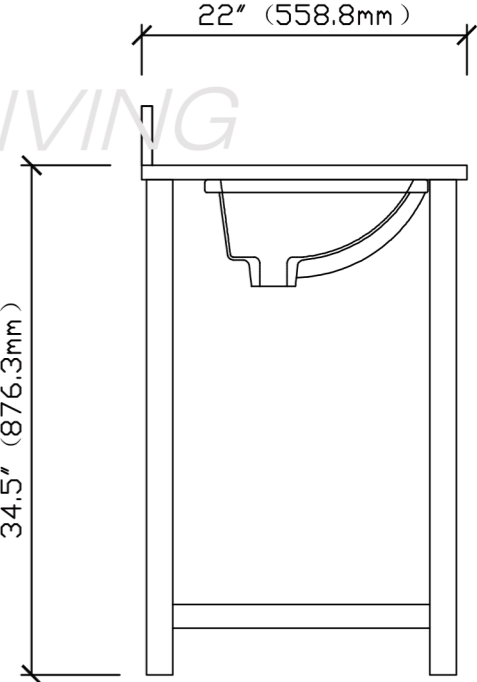

# 60-in Trenton Collection Vanity

TOP VIEW

FRONT VIEW

SIDE VIEW