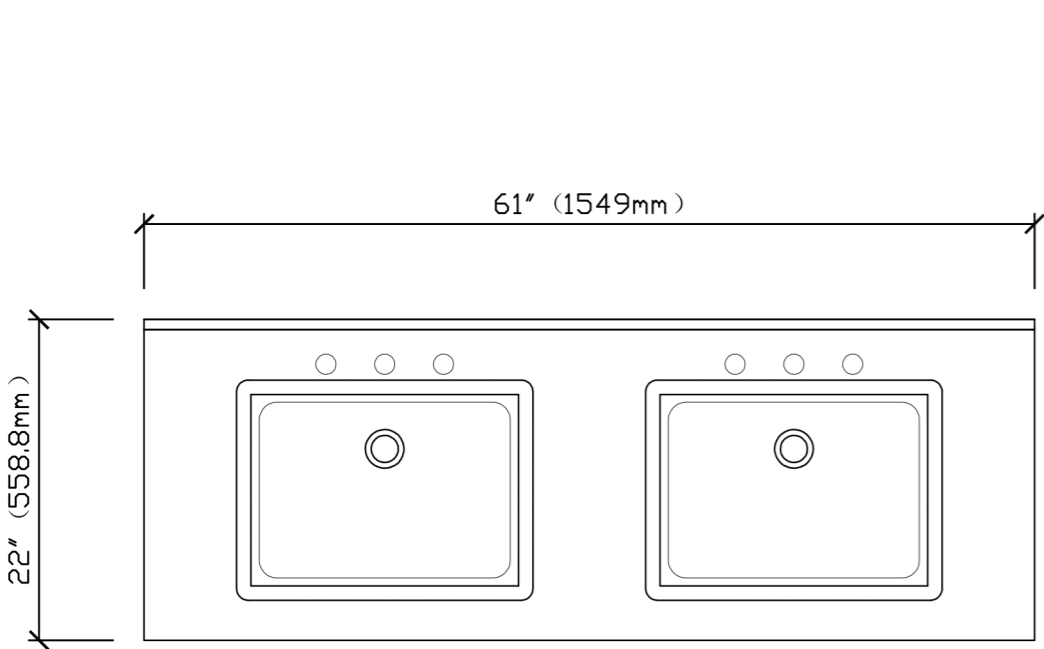

60-in Salina Collection Vanity

TOP VIEW

FRONT VIEW

SIDE VIEW