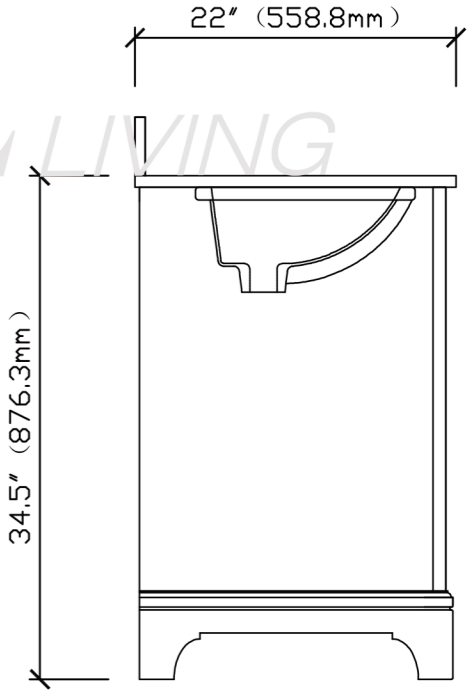

60-in Salina Collection Vanity

TOP VIEW

FRONT VIEW

SIDE VIEW