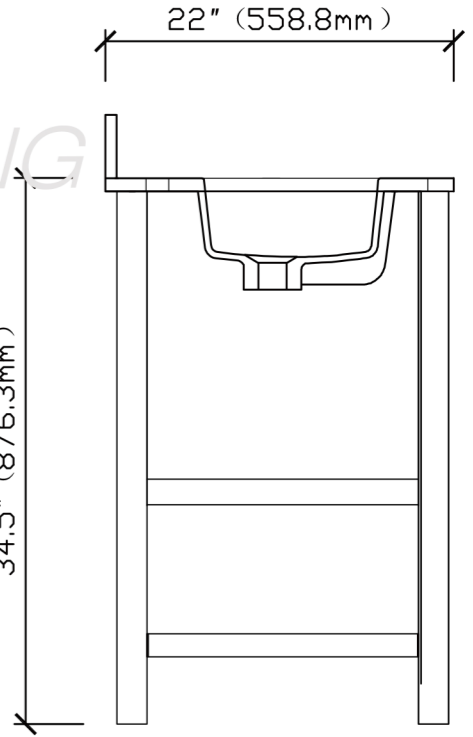

60-in Utica Collection Vanity

TOP VIEW

FRONT VIEW

SIDE VIEW