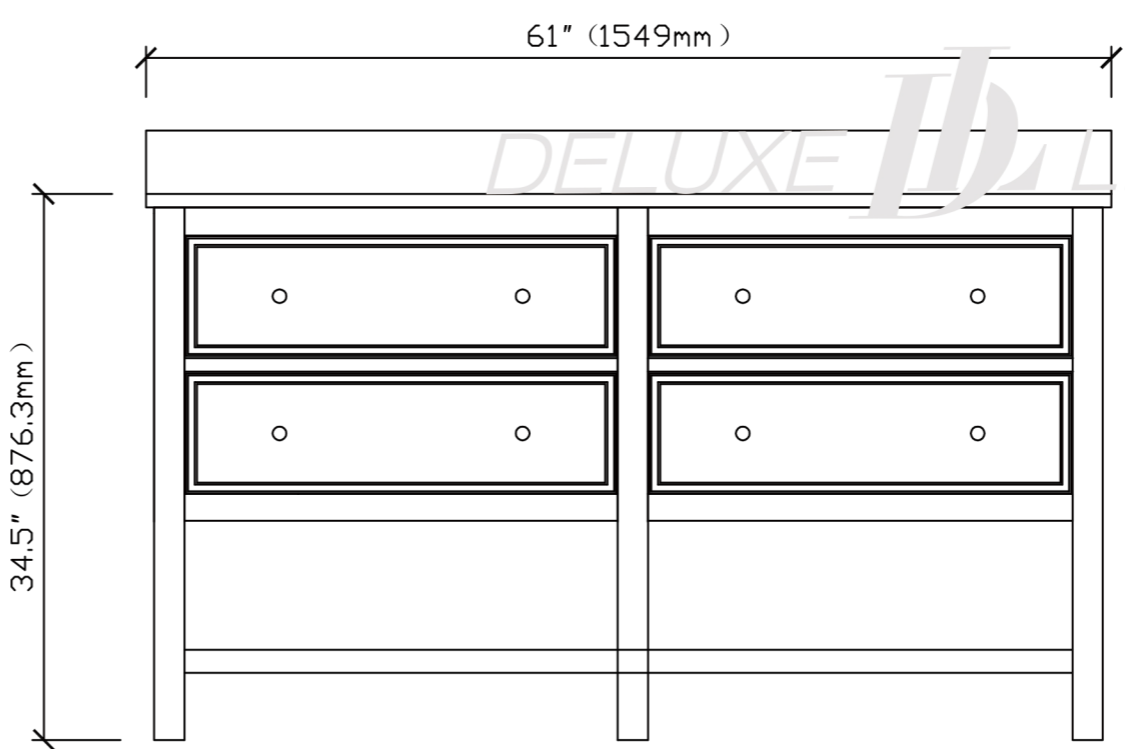

60-in Utica Collection Vanity

TOP VIEW

FRONT VIEW

SIDE VIEW