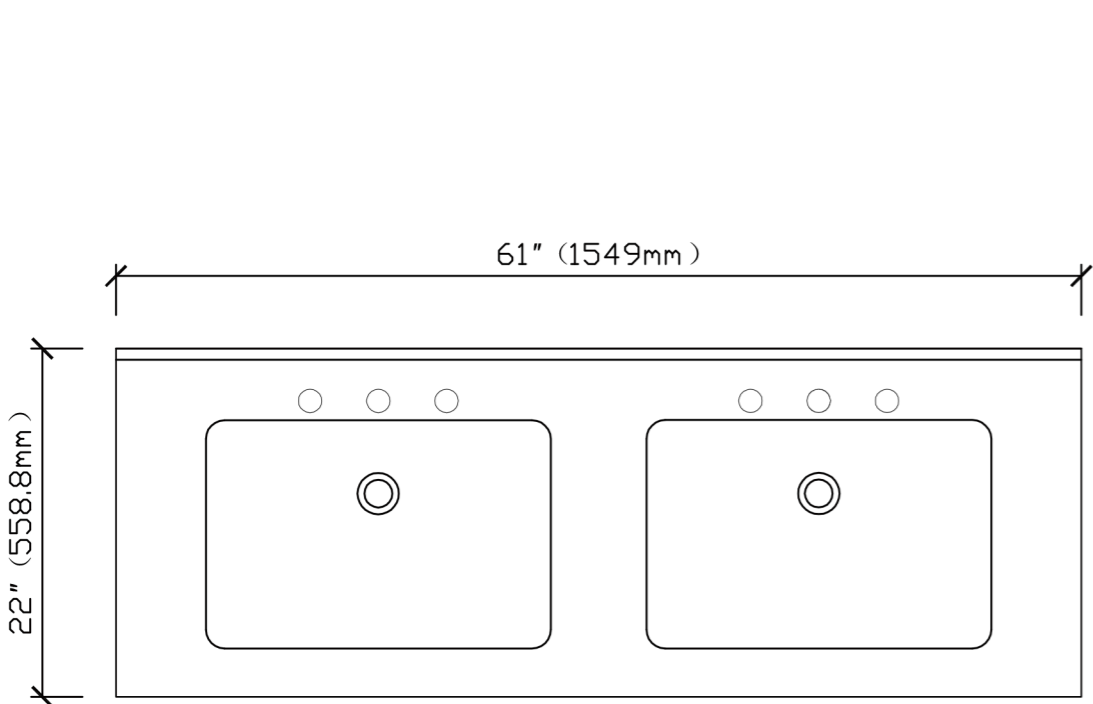

60-in Utica Collection Vanity

TOP VIEW

FRONT VIEW

SIDE VIEW