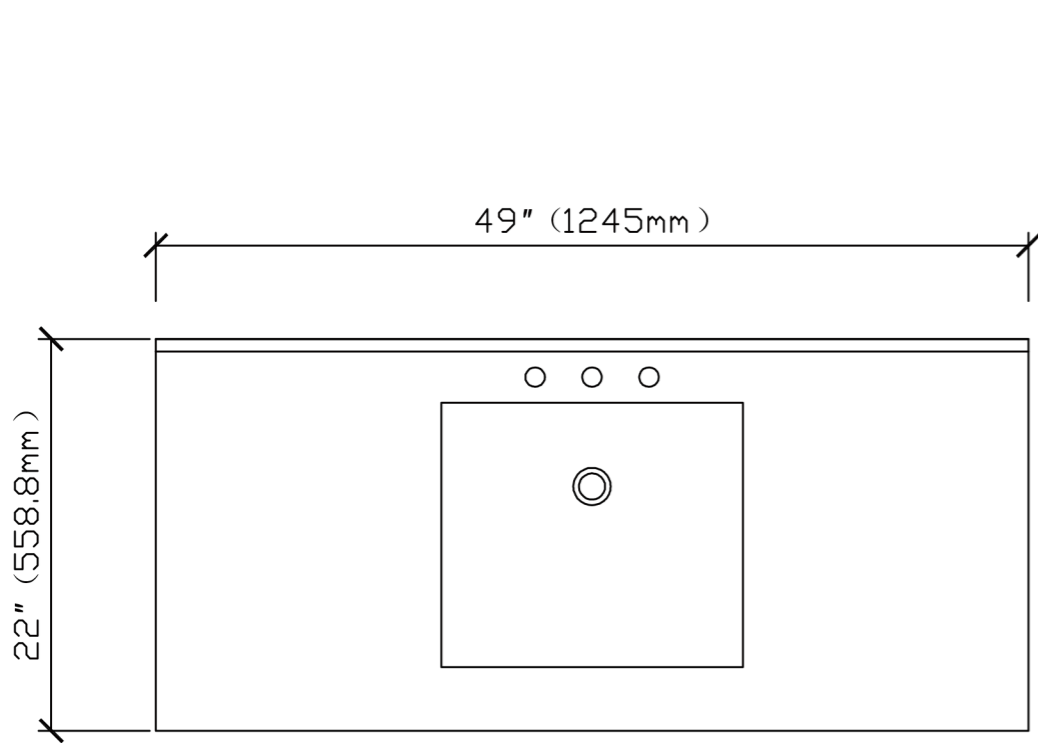

48-in Trenton Collection Vanity

TOP VIEW

FRONT VIEW

SIDE VIEW