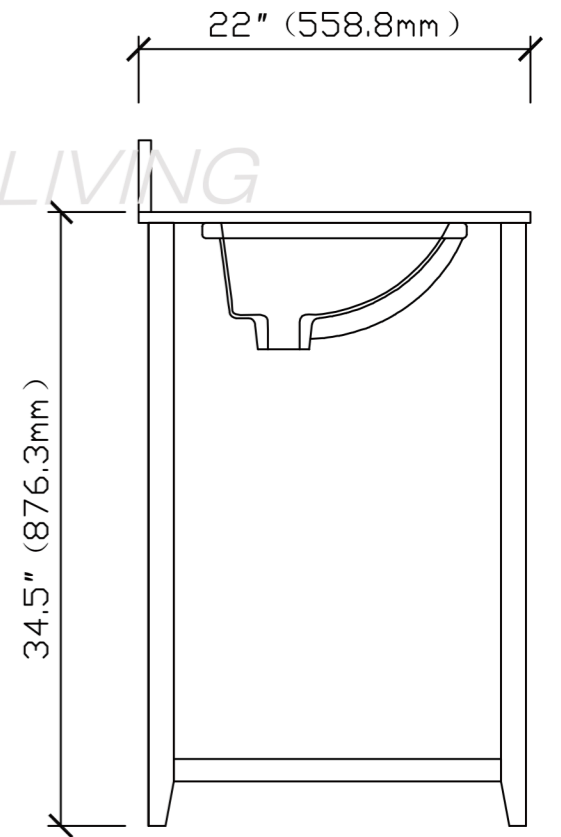

48-in Trenton Collection Vanity

TOP VIEW

FRONT VIEW

SIDE VIEW