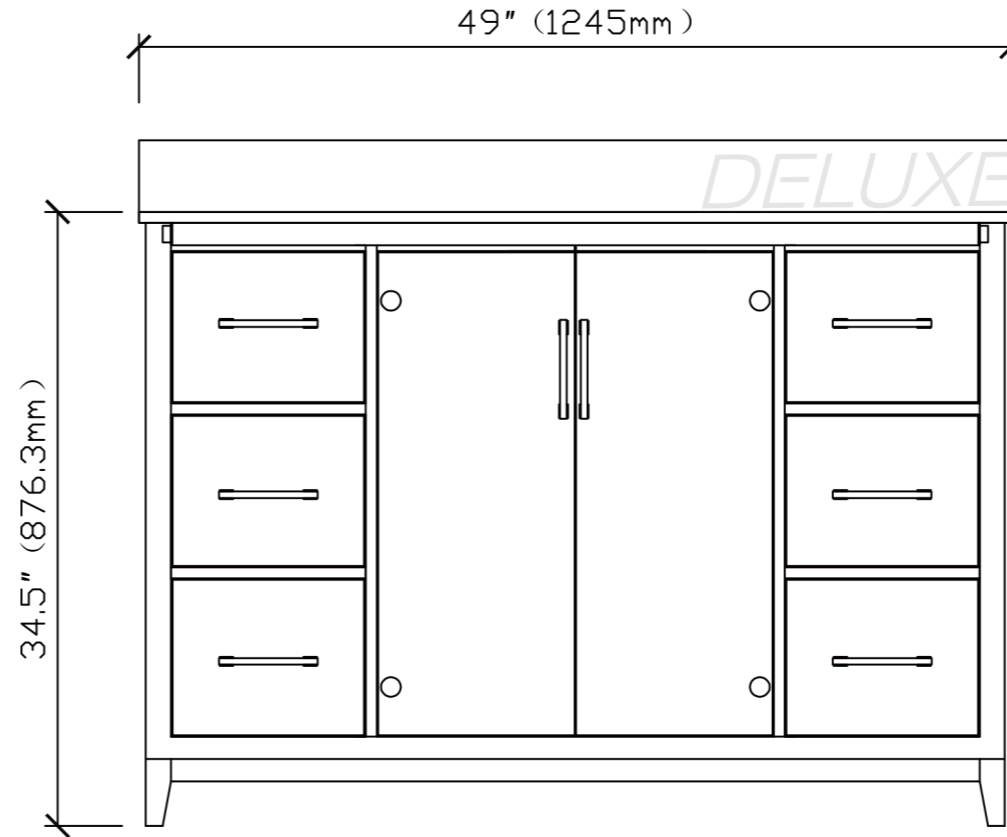

48-in Trenton Collection Vanity

TOP VIEW

FRONT VIEW

SIDE VIEW