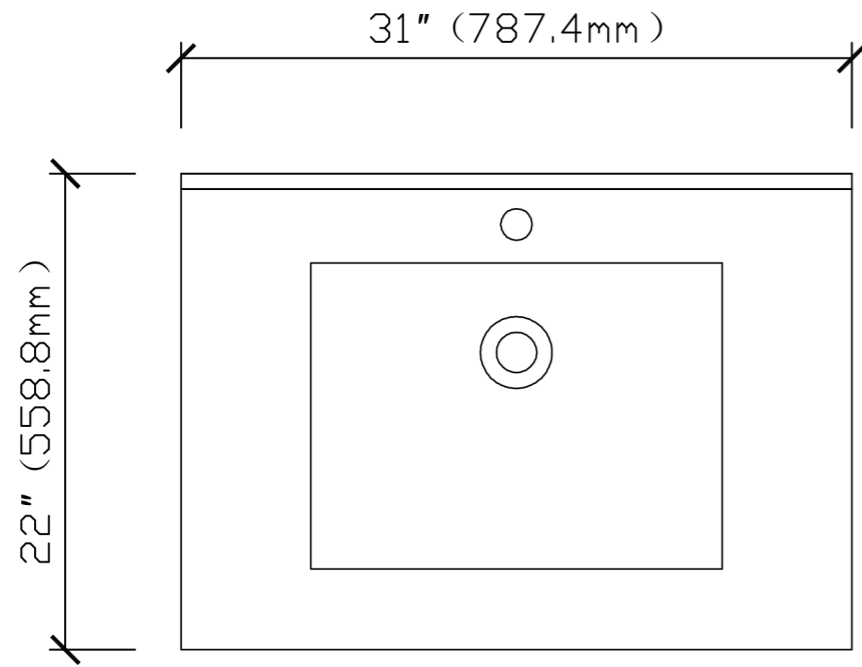

30-in Trenton Collection Vanit

TOP VIEW

FRONT VIEW

SIDE VIEW