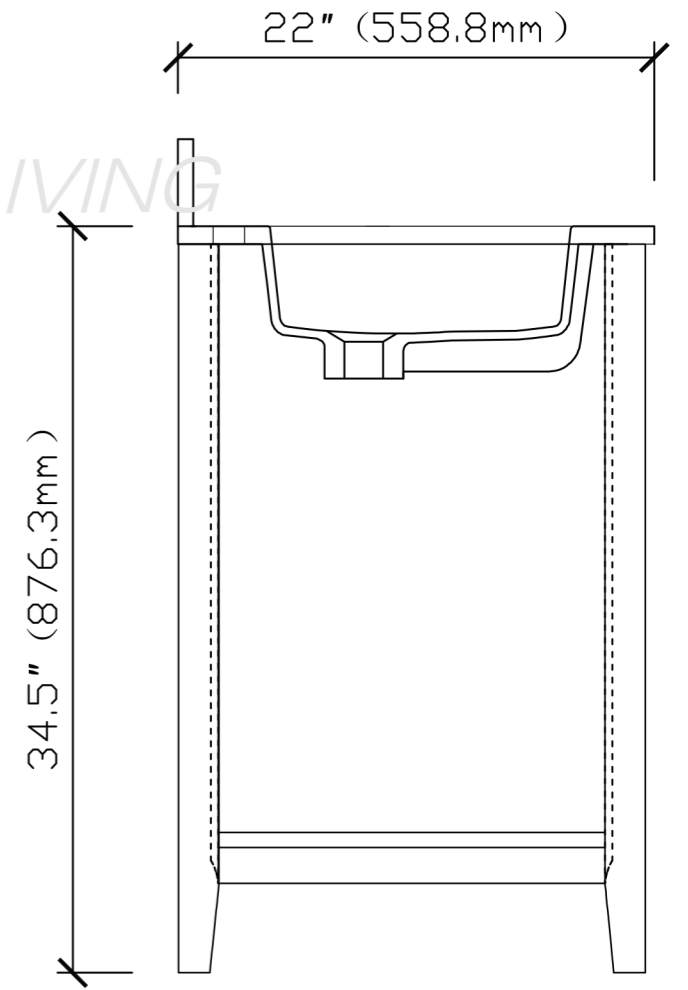

30-in Trenton Collection Vanit

TOP VIEW

FRONT VIEW

SIDE VIEW