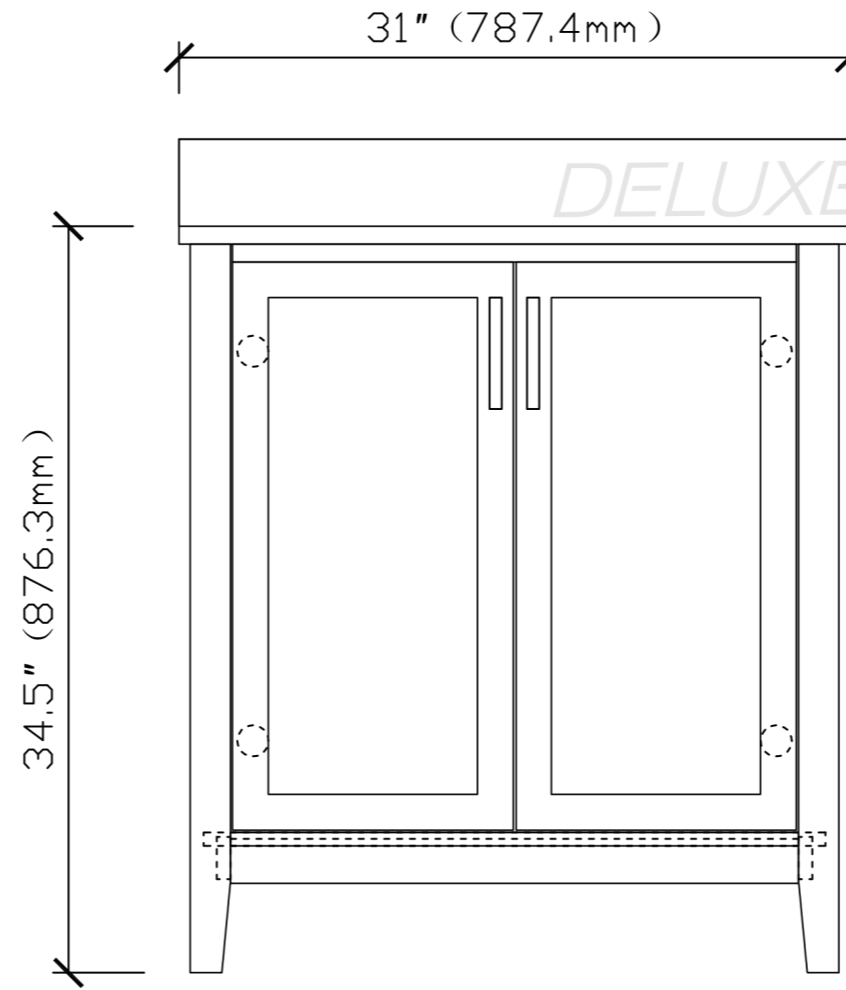

30-in Trenton Collection Vanit

TOP VIEW

FRONT VIEW

SIDE VIEW