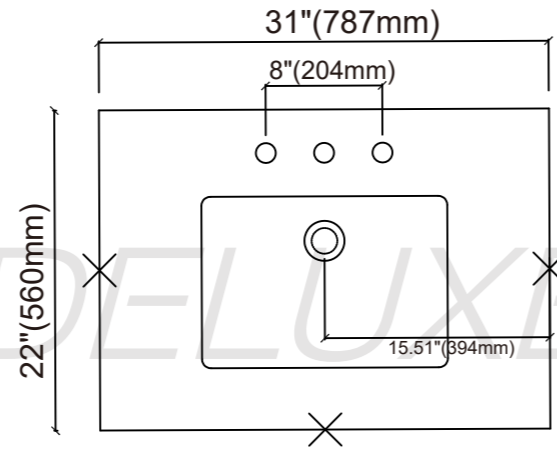

Size: 31"X22"X2cm  
X=Polished

INSIDE VIEW

TOP VIEW

SIDE VIEW