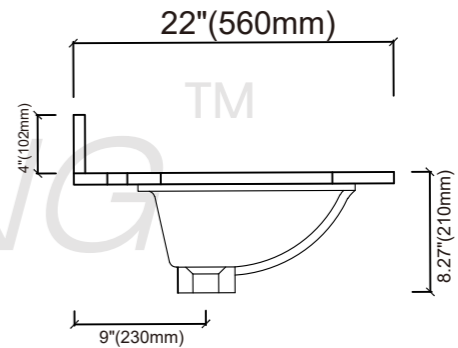

Size: 31"X22"X2cm  
X=Polished

INSIDE VIEW

TOP VIEW

SIDE VIEW