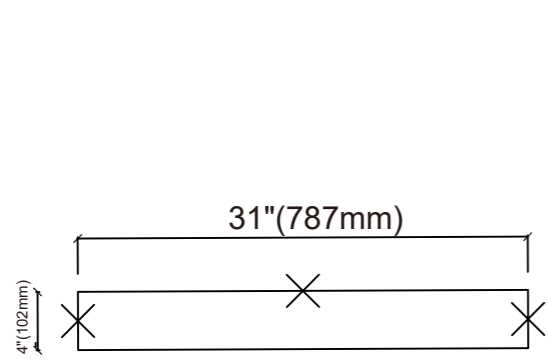

Size: 31"X22"X2cm  
X=Polished

INSIDE VIEW

TOP VIEW

SIDE VIEW