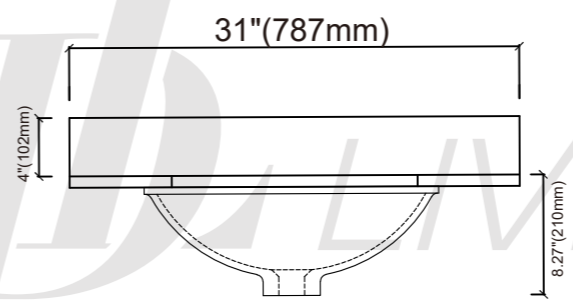

Size: 31"X22"X2cm  
X=Polished

INSIDE VIEW

TOP VIEW

SIDE VIEW