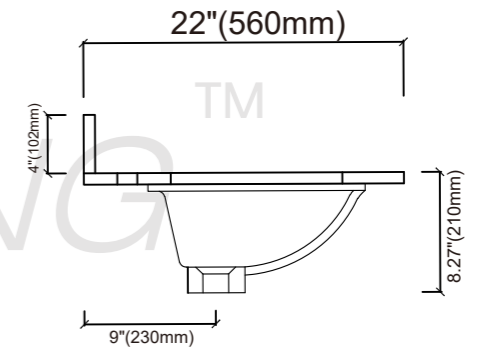

Size: 31"X22"X2cm  
X=Polished

INSIDE VIEW

TOP VIEW

SIDE VIEW