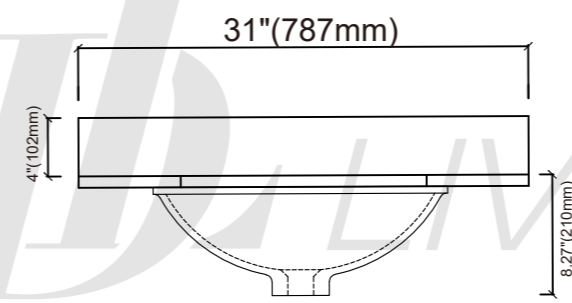

Size: 31"X22"X2cm  
X=Polished

INSIDE VIEW

TOP VIEW

SIDE VIEW