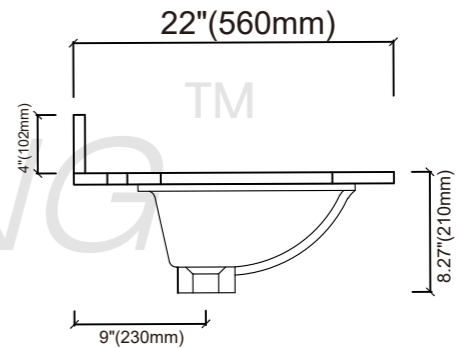

Size: 31"X22"X2cm
X=Polished

INSIDE VIEW

TOP VIEW

SIDE VIEW