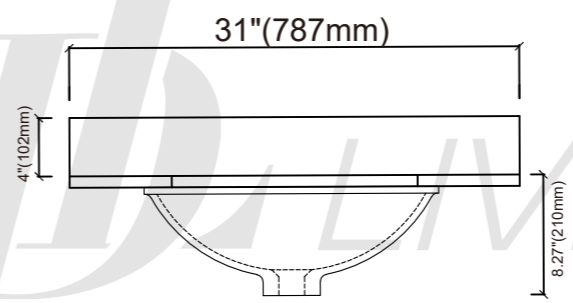

Size: 31"X22"X2cm
X=Polished

INSIDE VIEW

TOP VIEW

SIDE VIEW