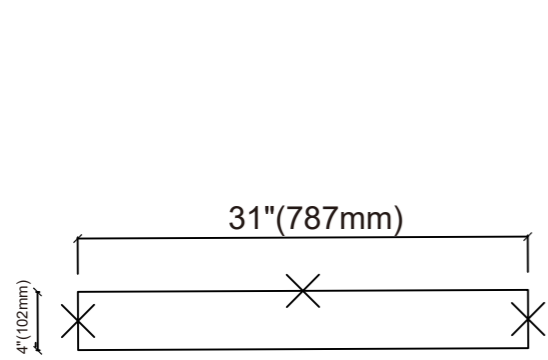

Size: 31"X22"X2cm
X=Polished

INSIDE VIEW

TOP VIEW

SIDE VIEW