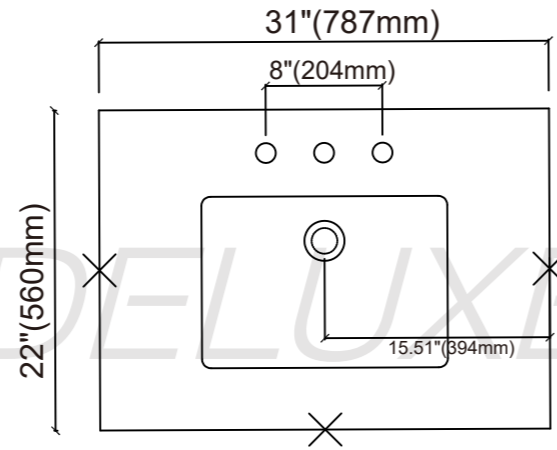

Size: 31"X22"X2cm
X=Polished

INSIDE VIEW

TOP VIEW

SIDE VIEW