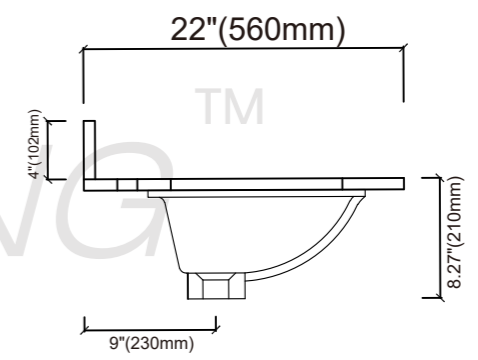

Size: 31"X22"X2cm
X=Polished

INSIDE VIEW

TOP VIEW

SIDE VIEW