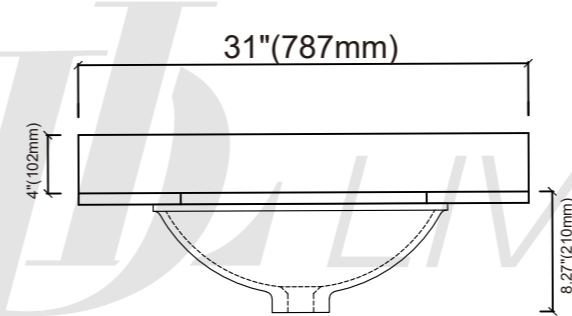

Size: 31"X22"X2cm
X=Polished

INSIDE VIEW

TOP VIEW

SIDE VIEW