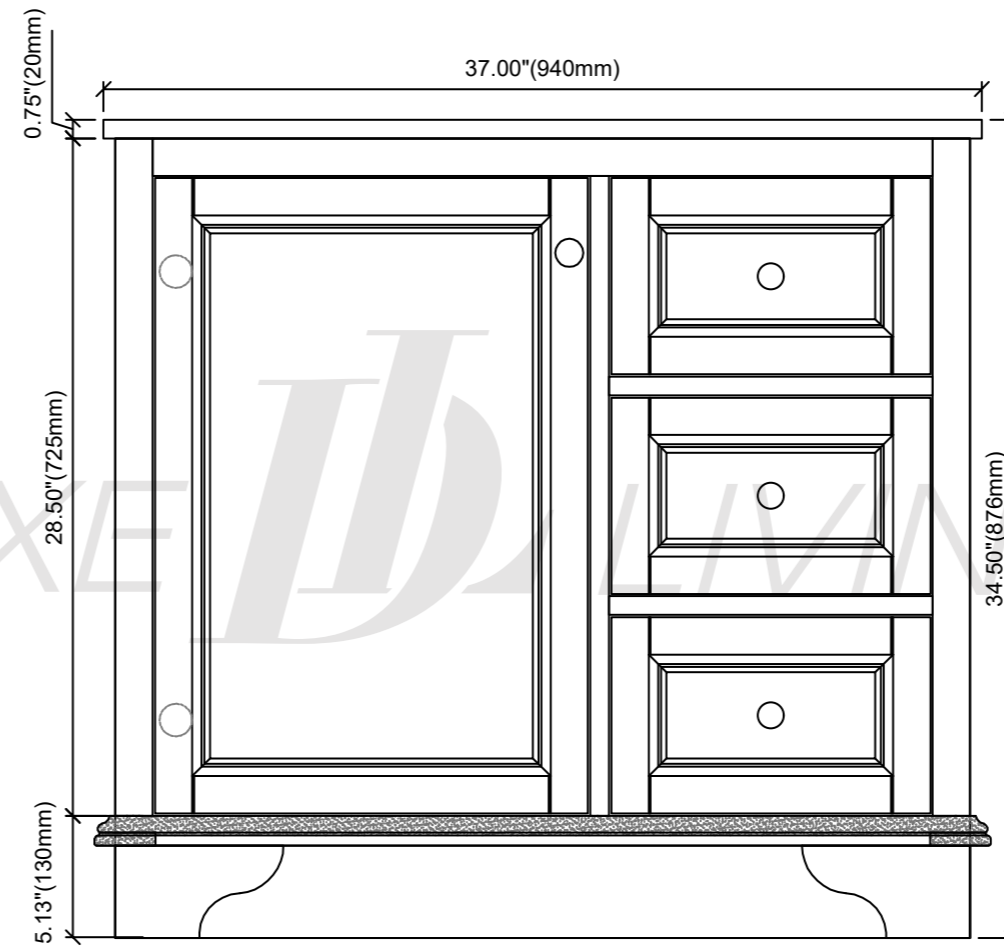

Williamsburg-36" Vanity combo drawing

TOP VIEW

FRONT VIEW

SIDE VIEW