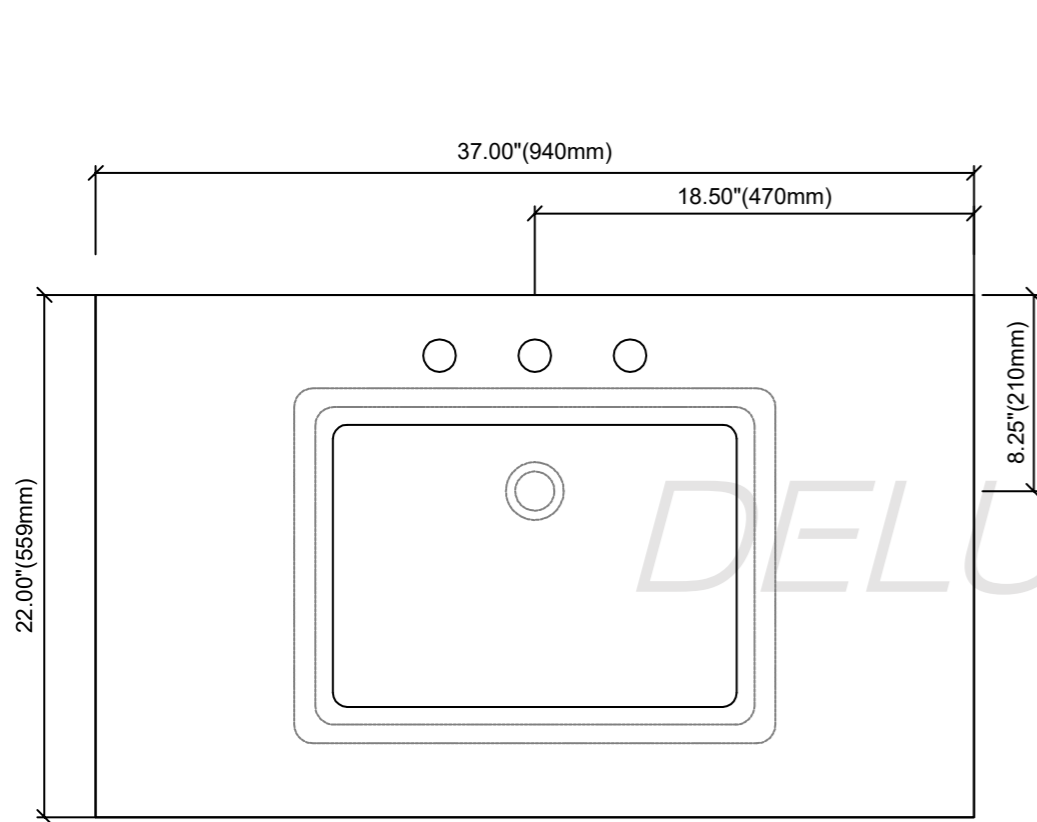

Williamsburg-36" Vanity combo drawing

TOP VIEW

FRONT VIEW

SIDE VIEW