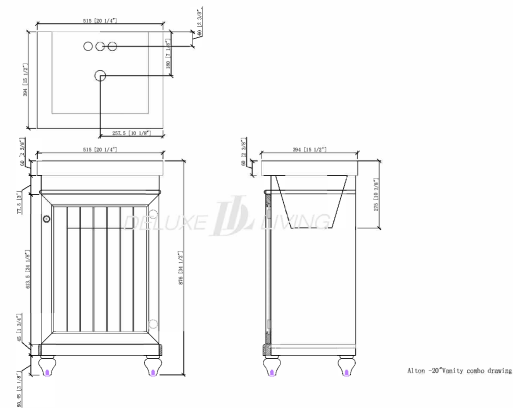

20-in Alton Collection Vanity

Product name: 20-in Alton Collection Vanity

Model: V0008

Size: 20"W x 15"D x 34.5"H

Product Features:

- Color White
- Porcelain top
- 1 soft-closing door
- White color finish
- Brushed nickel finish handle
- Adjustable legs for uneven floor
- Pre-drilled for single faucet (sold separately)