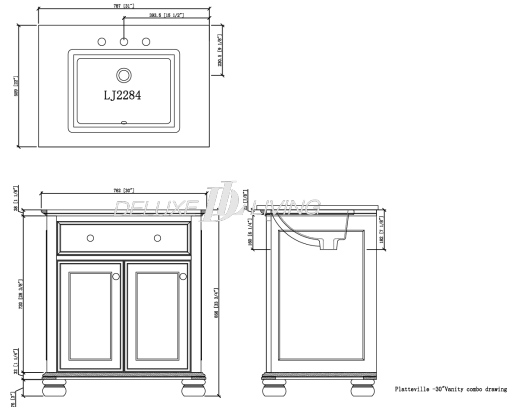

## 30-in Platteville Collection Vanity

**Product name:** 30-in Platteville Collection Vanity

**Model:** V0029

**Size:** 31\"W x 22\"D x 34.5\"H

### Product Features:

- Color White
- Engineered stone top
- 4-in backsplash included
- 1 soft-closing drawer
- 2 soft-closing doors
- Espresso color finish
- Brushed nickel finish handles
- Adjustable legs for uneven floor
- Pre-drilled for 8-in widespread faucet (sold separately)