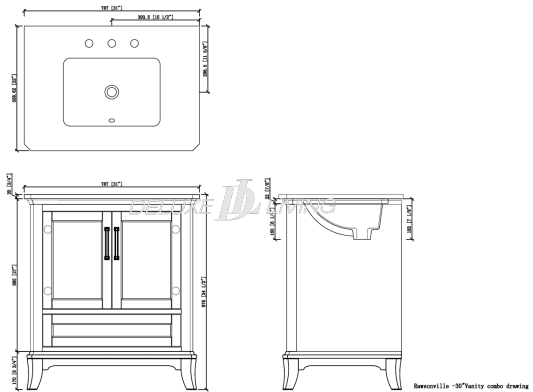

30-in Rawsonville Collection Vanity

Product name: 30-in Rawsonville Collection Vanity

Model: V0025

Size: 31"W x 22"D x 34.5"H

Product Features:

- Color Steel blue
- Quartz top
- 4-in backsplash included
- 1 soft-closing drawer
- 2 soft-closing doors
- Steel blue color finish
- Matte black finish handles
- Adjustable legs for uneven floor
- Pre-drilled for 8-in widespread faucet (sold separately)