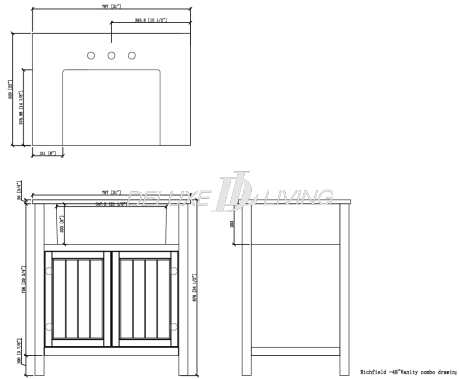

## 30-in Richfield Collection Vanity

**Product name:** 30-in Richfield Collection Vanity

**Model:** V0016

**Size:** 31"W x 22"D x 34.5"H

### Product Features:

- Color White
- Engineered stone top
- 4-in backsplash included
- Apron farm sink
- 2 soft-closing doors
- White color finish
- Matte black finish handles
- Adjustable legs for uneven floor
- Pre-drilled for 8-in widespread faucet (sold separately)