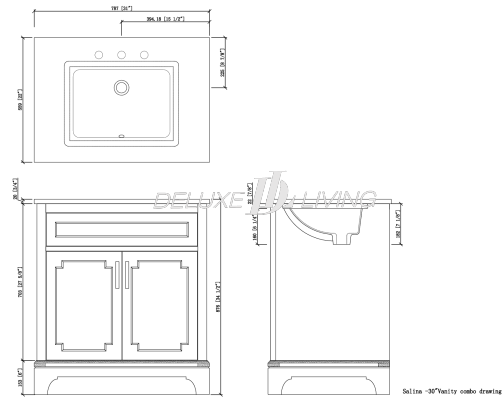

30-in Salina Collection Vanity

Product name: 30-in Salina Collection Vanity

Model: V0021

Size: 31\"W x 22\"D x 34.5\"H

Product Features:

- Color White
- Engineered stone top
- 4-in backsplash included
- 1 U-shape soft-closing drawer
- 2 soft-closing doors
- White color finish
- Matte black finish handles
- Adjustable legs for uneven floor
- Pre-drilled for 8-in widespread faucet (sold separately)