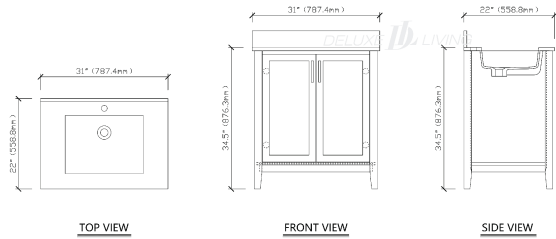

## 30-in Trenton Collection Vanity

30-in Trenton Collection Vanit

**Product name:** 30-in Trenton Collection Vanity

**Model:** V0038

**Size:** 31"W x 22"D x 34.5"H

### Product Features:

- Color Gray
- Ice Snow white quartz top
- 4-in backsplash included
- Solid wood frame
- 2 sof-closing doors
- 1 inner drawer
- Brushed nickel finish handles
- Adjustable legs for uneven floor
- Pre-drilled for 8-in widespread faucet (sold separately)