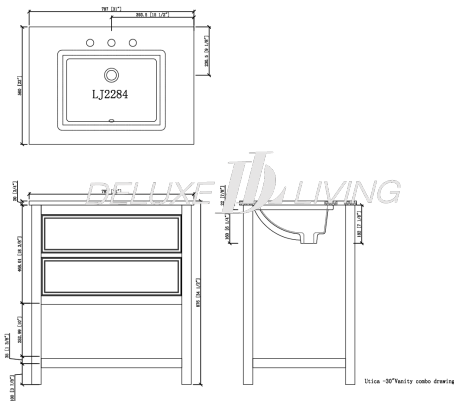

30-in Utica Collection Vanity

Product name: 30-in Utica Collection Vanity

Model: V0046

Size: 31\"/>

Product Features:

- Color White
- Engineered stone top
- 4-in backsplash included
- 2 U-shape soft-closing drawers
- 1 open shelf
- White color finish
- Faucet not included
- Matte black finish handles
- Adjustable legs for uneven floor
- Pre-drilled for 8-in widespread faucet