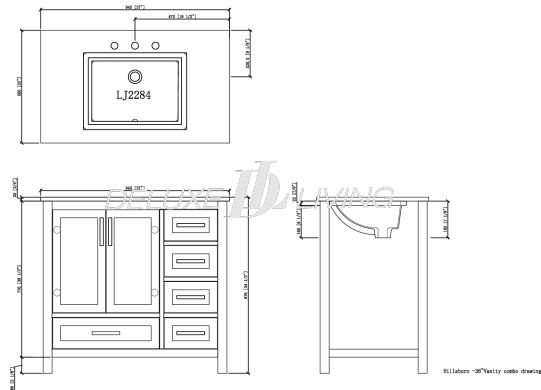

36-in Hillsboro Collection Vanity

Product name: 36-in Hillsboro Collection Vanity

Model: V0027

Size: 37\"/>

Product Features:

- Color Gray
- Carrara white marble top
- 4-in back splash included
- 4 soft-closing drawers
- 2 soft-closing doors
- Gray color finish
- Brushed nickel finish handles
- Adjustable legs for uneven floor
- Pre-drilled for 8-in widespread faucet (sold separately)