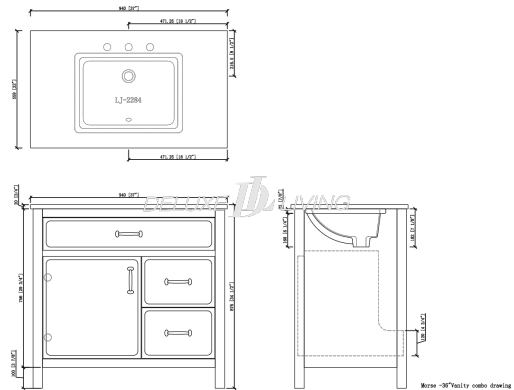

36-in Morse Collection Vanity

Product name: 36-in Morse Collection Vanity

Model: V0003

Size: 37"W x 22"D x 34.5"H

Product Features:

- Color White
- Engineered stone top
- 4-in backsplash included
- 3 soft-closing drawers
- 1 soft-closing door
- White finish
- Matte black handles
- Adjustable legs for leveling
- Pre-drilled for 8-in widespread faucet (sold separately)