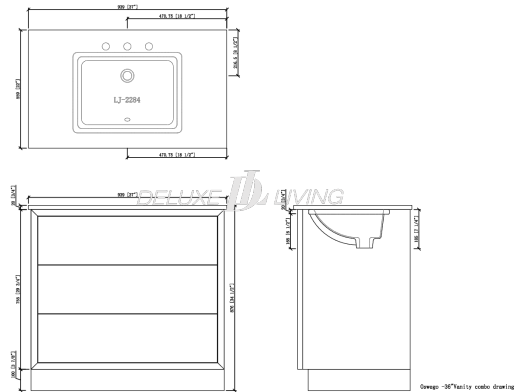

## 36-in Oswego Collection Vanity

**Product name:** 36-in Oswego Collection Vanity

**Model:** V0049

**Size:** 37"W x 22"D x 34.5"H

### Product Features:

- Color Gray wooden
- Engineered stone top
- 4-in backsplash included
- 3 U-shape soft-closing drawers
- Gray wooden color finish
- Faucet not included
- Gold finish handles
- Adjustable legs for uneven floor
- Pre-drilled for 8-in widespread faucet