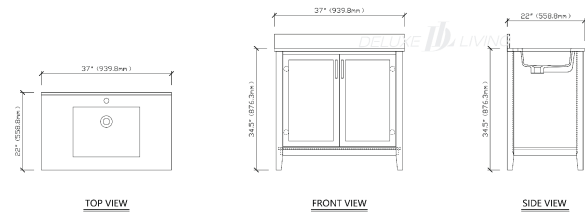

36-in Trenton Collection Vanity

36-in Trenton Collection Vanity

Product name: 36-in Trenton Collection Vanity

Model: V0039

Size: 37"W x 22"D x 34.5"H

Product Features:

- Color Gray
- Ice snow white quartz top
- 4-in backsplash included
- 2 sof-closing doors
- 1 inner drawer
- Brushed nickel finish handles
- Adjustable legs for uneven floor
- Pre-drilled for 8-in widespreat faucet (sold separately)