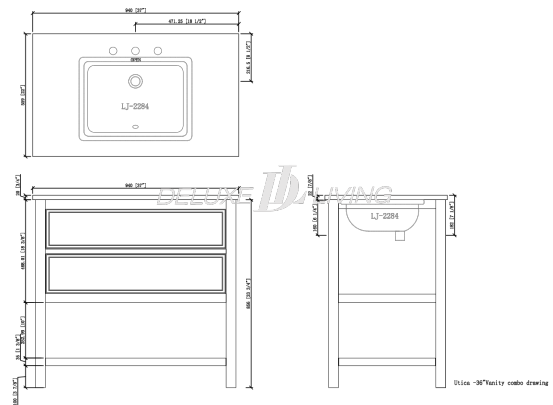

36-in Utica Collection Vanity

Product name: 36-in Utica Collection Vanity

Model: V0006

Size: 37\"W x 22\"D x 34.5\"H

Product Features:

- Color White
- Engineered stone top
- 4-in backsplash included
- 2 U-shape soft-closing drawers
- 1 open shelf
- White color finish
- Matte black finish handles
- Adjustable legs for uneven floor
- Pre-drilled for 8-in widespread faucet (sold separately)