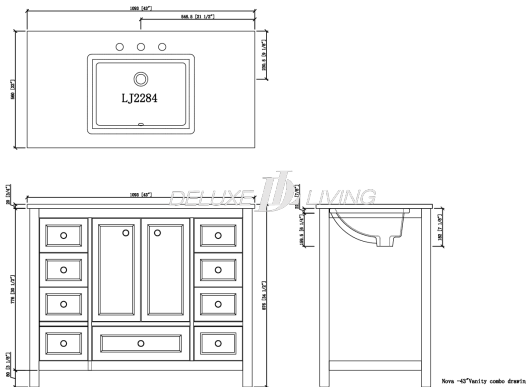

## 43-in Nova Collection Vanity

**Product name:** 43-in Nova Collection Vanity

**Model:** V0052

**Size:** 43"W x 22"D x 34.5"H

### Product Features:

- Color Light
- Engineered stone top
- 4-in backsplash included
- 7 soft-closing drawers
- 2 soft-closing doors
- Light color finish
- Brushed nickel finish handles
- Adjustable legs for uneven floor
- Pre-drilled for 8-in widespread faucet (sold separately)