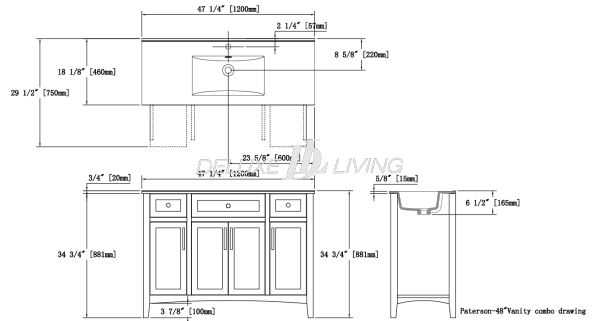

48-in Paterson Collection Vanity

Product name: 48-in Paterson Collection Vanity

Model: V0011

Size: 47.2"W x 18.1"D x 34.5"H

Product Features:

- Color White
- Porcelain top
- 2 soft-closing drawers
- 1 tilt-out drawer
- 4 soft-closing doors
- White color finish
- Matte black finish handles
- Adjustable legs for uneven floor
- Pre-drilled for 8-in widespread faucet (sold separately)