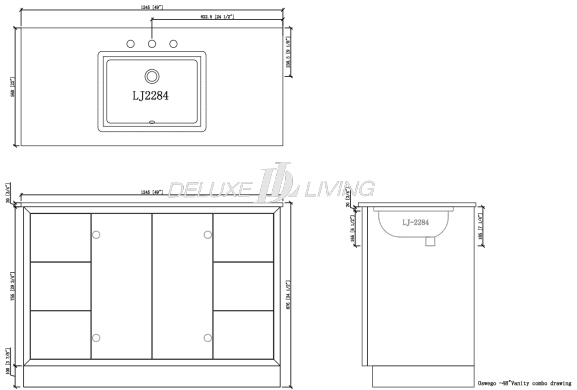

48-in Oswego Collection Vanity

Product name: 48-in Oswego Collection Vanity

Model: V0050

Size: 49\"W x 22\"D x 34.5\"H

Product Features:

- Color Gray wooden
- Engineered stone top
- 4-in backsplash included
- 2 soft-closing doors
- 6 soft-closing drawers
- Gray wooden color finish
- Gold finish handles
- Adjustable legs for uneven floor
- Pre-drilled for 8-in widespread faucet (sold separately)