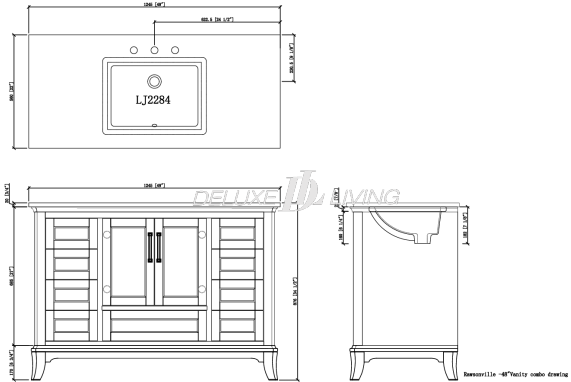

48-in Rawsonville Collection Vanity

Product name: 48-in Rawsonville Collection Vanity

Model: V0032

Size: 49"W x 22"D x 34.5"H

Product Features:

- Color Steel blue
- Quartz top
- 4-in backsplash included
- 7 soft- closing drawers
- 2 soft-closing doors
- Steel blue color finish
- Matte black finish handles
- Adjustable legs for uneven floor
- Pre-drilled for 8-in widespread faucet (sold separately)