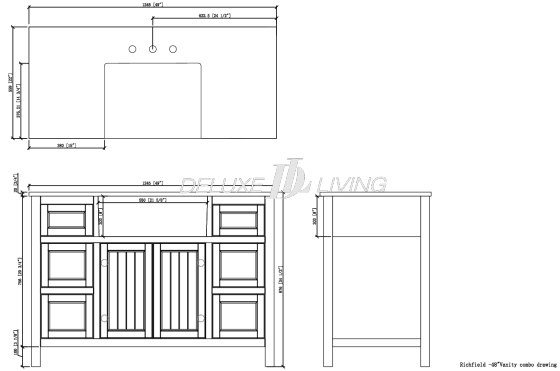

48-in Richfield Collection Vanity

Product name: 48-in Richfield Collection Vanity

Model: V0017

Size: 49\"W x 22\"D x 34.5\"H

Product Features:

- Color White
- Engineered stone top
- 4-in backsplash included
- Apron farm sink
- 6 soft-closing drawers
- 2 soft-closing doors
- Matte black finish handles
- Adjustable legs for uneven floor
- Pre-drilled for 8-in widespread faucet (sold separately)