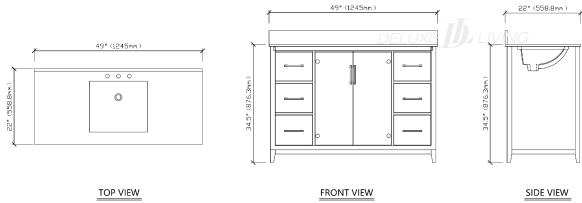

48-in Trenton Collection Vanity

48-in Trenton Collection Vanity

TOP VIEW

FRONT VIEW

SIDE VIEW

Product name: 48-in Trenton Collection Vanity

Model: V0040

Size: 49"W x 22"D x 34.5"H

Product Features:

- Color Gray
- Ice snow white quartz top
- 4-in backsplash included
- 2 soft-closing doors
- 6 soft-closing drawers
- Brushed nickel finish handles
- Adjustable legs for uneven floor
- Pre-drilled for 8-in widespread faucet (sold separately)