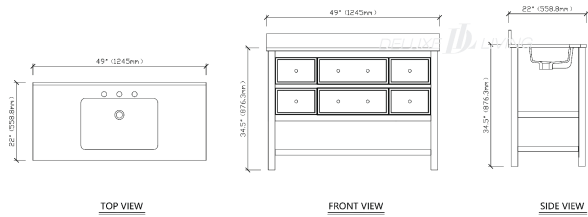

48-in Utica Collection Vanity

48-in Utica Collection Vanity

Product name: 48-in Utica Collection Vanity

Model: V0047

Size: 49"W x 22"D x 34.5"H

Product Features:

- Color White
- Engineered stone top
- 4-in backsplash included
- 5 soft-closing drawers
- 1 tilt-out drawer
- 1 open shelf
- White color finish
- Faucet not included
- Matte black finish handles
- Adjustable legs for uneven floor
- Pre-drilled for 8-in wides