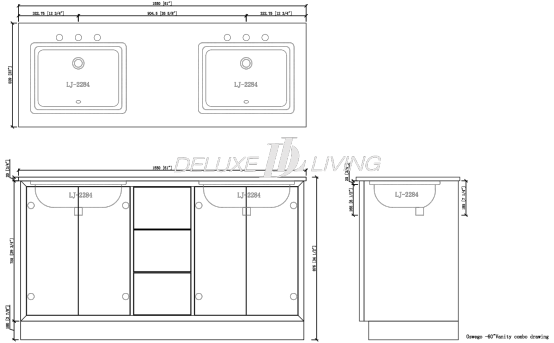

## 60-in Oswego Collection Vanity

**Product name:** 60-in Oswego Collection Vanity

**Model:** V0005

**Size:** 61"W x 22"D x 34.5"H

### Product Features:

- Color Gray wooden
- Engineered stone top
- 4-in backsplash included
- 4 soft-closing doors
- 3 soft-closing drawers
- Gray wooden color finish
- Gold finish handles
- Adjustable legs for uneven floor
- Pre-drilled for 8-in widespread faucet (sold separately)