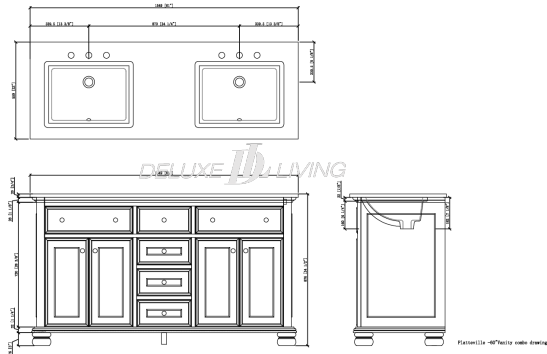

## 60-in Platteville Collection Vanity

**Product name:** 60-in Platteville Collection Vanity

**Model:** V0036

**Size:** 61\"/>

### Product Features:

- Color Espresso
- Carrara white marble top
- 4-in backsplash included
- 4 soft-closing drawers
- 4 soft-closing doors
- Brushed nickel finish handles
- Adjustable legs for uneven floor
- Pre-drilled for 8-in widespread faucet (sold separately)