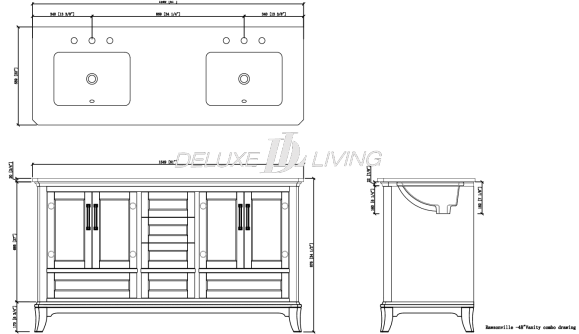

60-in Rawsonville Collection Vanity

Product name: 60-in Rawsonville Collection Vanity

Model: V0026

Size: 61"W x 22"D x 34.5"H

Product Features:

- Color Steel blue
- Quartz top
- 4-in backsplash included
- 6 soft-closing drawers
- 4 soft-closing doors
- Steel blue color finish
- Matte black finish handles
- Adjustable legs for uneven floor
- Pre-drilled for 8-in widespread faucet (sold separately)