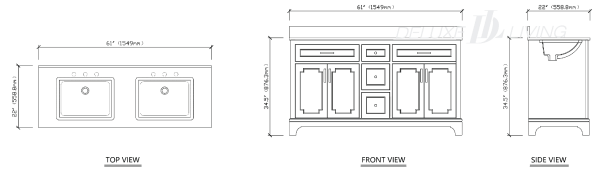

60-in Salina Collection Vanity

60-in Salina Collection Vanity

Product name: 60-in Salina Collection Vanity

Model: V0022

Size: 61"W x 22"D x 34.5"H

Product Features:

- Color White
- Engineered stone top
- 4-in backsplash included
- 2 tilt-out drawers
- 3 soft-closing drawers
- 4 soft-closing doors
- Matte black finish handles
- Adjustable legs for uneven floor
- Pre-drilled for 8-in widespread faucet (sold separately)