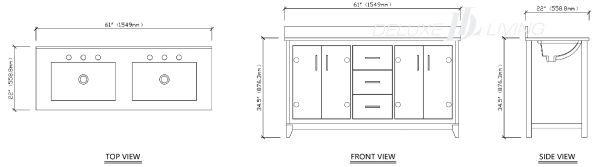

60-in Trenton Collection Vanity

60-in Trenton Collection Vanity

Product name: 60-in Trenton Collection Vanity

Model: V0041

Size: 61"W x 22"D x 34.5"H

Product Features:

- Color Gray
- Ice snow white quartz top
- 4-in backsplash included
- 4 soft-closing doors
- 3 soft-closing drawers
- Brushed nickel finish handles
- Adjustable legs for uneven floor
- Pre-drilled for 8-in widespread faucet (sold separately)