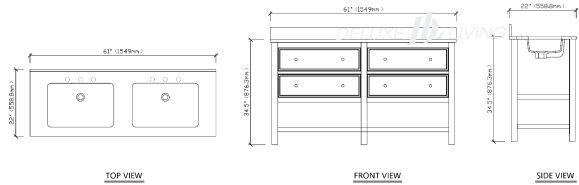

## 60-in Utica Collection Vanity

60-in Utica Collection Vanity

**Product name:** 60-in Utica Collection Vanity

**Model:** V0048

**Size:** 61"W x 22"D x 34.5"H

### Product Features:

- Color White
- Engineered stone top
- 4-in backsplash included
- 2 soft-closing drawers
- 2 tilt-out drawer
- 1 open shelf
- Matte black finish handles
- Adjustable legs for uneven floor
- Pre-drilled for 8-in widespread faucet (sold separately)