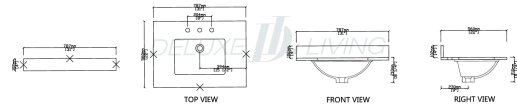

31-in Columbia white marble Vanity Top

Size: 31" x 22" x 2cm
X=Polished

Product name: 31-in Columbia white marble Vanity Top

Model: VT0008

Size: 31"W x 22"D x 0.75"H

Product Features:

- Fits 30-in x 21-in vanities
- Included 4" tall backsplash
- Rectangular vitreous china undermount sink installed
- Pre-drilled for 8-in widespread faucet (sold separately)