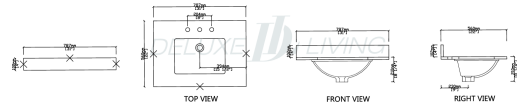

31-in Bianco Bella Quartz top

Size: 31"x22"x2cm
X=Polished

Product name: 31-in Bianco Bella Quartz top

Model: VT0007

Size: 31"W x 22"D x 0.75"H

Product Features:

- Fits 30-in x 21-in vanities
- Included 4" tall backsplash
- Rectangular vitreous china undermount sink installed
- Pre-drilled for 8-in widespread faucet (sold separately)