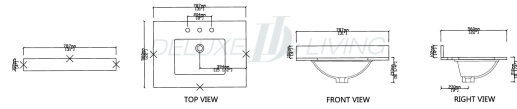

31-in Ice snow white quartz Vanity Top

Size: 31" x 22" x 2cm
X=Polished

Product name: 31-in Ice snow white quartz Vanity Top

Model: VT0004

Size: 31"W x 22"D x 0.75"H

Product Features:

- Fits 30-in x 21-in vanities
- Included 4" tall backsplash
- Rectangular vitreous china undermount sink installed
- Pre-drilled for 8-in widespread faucet (sold separately)