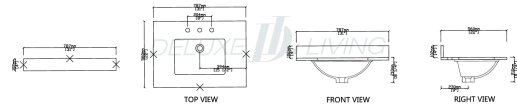

31-in Intense white engineered stone Vanity Top

Size: 31" x 22" x 2cm
X=Polished

Product name: 31-in Intense white engineered stone Vanity Top

Model: VT0012

Size: 31"W x 22"D x 0.75"H

Product Features:

- Fits 30-in x 21-in vanities
- Included 4" tall backsplash
- Rectangular vitreous china undermount sink installed
- Pre-drilled for 8-in widespread faucet (sold separately)