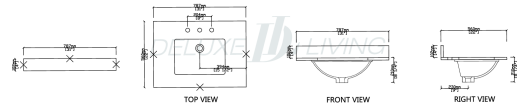

31-in Statuario white sintered stone Vanity Top

Size: 31" x 22" x 2cm
X=Polished

Product name: 31-in Statuario white sintered stone Vanity Top

Model: VT0009

Size: 31"W x 22"D x 0.75"H

Product Features:

- Fits 30-in x 21-in vanities
- Included 4" tall backsplash
- Rectangular vitreous china undermount sink installed
- Pre-drilled for 8-in widespread faucet (sold separately)