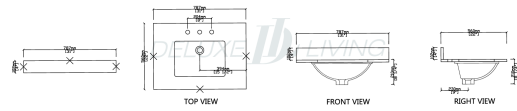

31-in Statuario nuvo quartz Vanity Top

Size: 31" x 22" x 2cm
X=Polished

Product name: 31-in Statuario nuvo quartz Vanity Top

Model: VT0001

Size: 31"W x 22"D x 0.75"H

Product Features:

- Fits 30-in x 21-in vanities
- Included 4" tall backsplash
- Rectangular vitreous china undermount sink installed
- Pre-drilled for 8-in widespread faucet (sold separately)