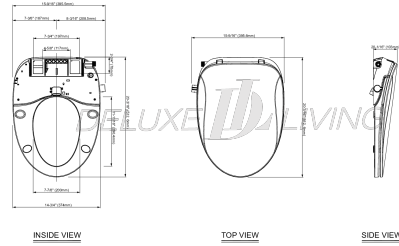

Electric Bidet Seat BS0001

Product name: Electric Bidet Seat BS0001

Model: BS0001

Size: 15.6" W x 20.2 "D x 3.9" H

Product Features:

- Posterior and feminine wash
- Anti-bacterial material
- Dual nozzle design for rear and front wash
- Warm air drying
- Heated seat with adjustable temperature
- LED night light
- Instant heating for water