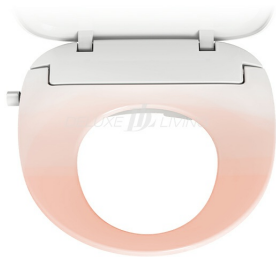

Electric Bidet Seat BS0001

Product name: Electric Bidet Seat BS0001

Model: BS0001

Size: 15.6" W x 20.2 "D x 3.9" H

Product Features:

- Posterior and feminine wash
- Anti-bacterial material
- Dual nozzle design for rear and front wash
- Warm air drying
- Heated seat with adjustable temperature
- LED night light
- Instant heating for water