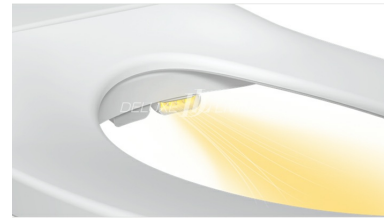

Electric Bidet Seat BS0001

Product name: Electric Bidet Seat BS0001

Model: BS0001

Size: 15.6" W x 20.2 "D x 3.9" H

Product Features:

- Posterior and feminine wash
- Anti-bacterial material
- Dual nozzle design for rear and front wash
- Warm air drying
- Heated seat with adjustable temperature
- LED night light
- Instant heating for water