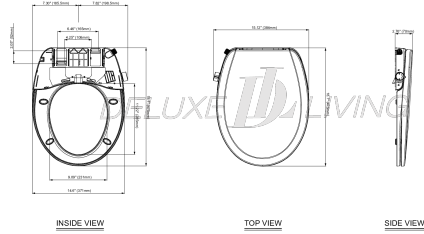

Bidet Toilet Seat BS0002

Product name: Bidet Toilet Seat BS0002

Model: BS0002

Size: 15.2" W x 19.4" D x 2.52" H

Product Features:

- Two cleaning modes: posterior and feminine
- Dual self cleaning nozzles
- Water powered, no electricity required
- Adjustable mounting plate, suit most Elongated toilets
- Soft close function
- Easy to install