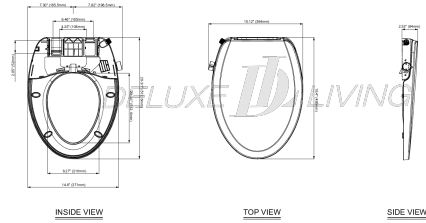

## Bidet Toilet Seat BS0003

**Product name:** Bidet Toilet Seat BS0003

**Model:** BS0003

**Size:** 15.2" W x 18.7 "D x 2.76" H

### Product Features:

- Two cleaning modes: posterior and feminine
- Dual self cleaning nozzles
- Water powered, no electricity required
- Adjustable mounting plate, suit most Round toilets
- Soft close function
- Easy to install