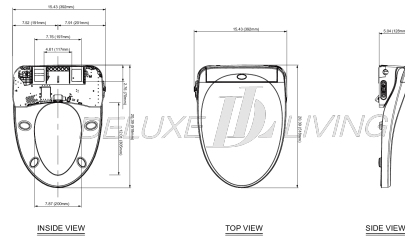

Smart Bidet Seat BS0005

Product name: Smart Bidet Seat BS0005

Model: BS0005

Size: 15.4" W x 20.4 "D x 5" H

Product Features:

- One push button with exclusive patent
- Wireless remote control
- Cleaning modes: posterior ,feminine ,swing and massage
- Warm air dryer function
- Heated seat with soft close
- LED night light
- Automatic deodorization