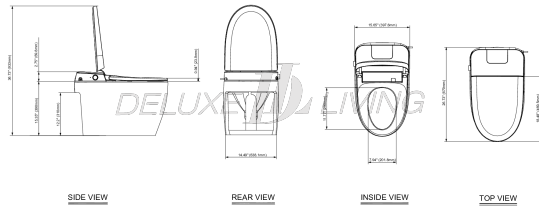

Smart Bidet Toilet T0001

Product name: Smart Bidet Toilet T0001

Model: T0001

Size: 26.7" L X 15.7" W X 18.4"H

Product Features:

- Efficient tankless design
- Power outage flush
- Automatic deodorization
- Automatically off seat flushing
- LED night light
- Wireless remote control
- Cleaning modes: posterior ,feminine ,swing and massage
- Warm air dryer
- Heated seat