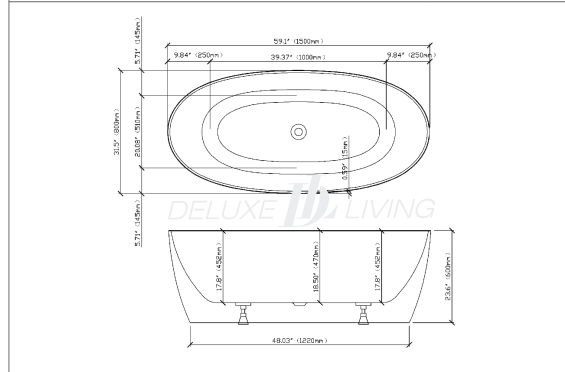

## Freestanding Tub BT0009-A

TECHNICAL DRAWING REQUIREMENTS  
BATHTUB

DELUXE  LIVING

Size : 59.1"W x 31.5"D x 23.6"H (1500\*800\*600mm)

**Product name:** Freestanding Tub BT0009-A

**Model:** BT0009-A

**Size:** 59.1"W x 31.5"D x 23.6"H

**Product Features:**

- Made of high-gloss acrylic
- Integrated overflow
- Come with a pop up drain
- UPC certified
- Center drain