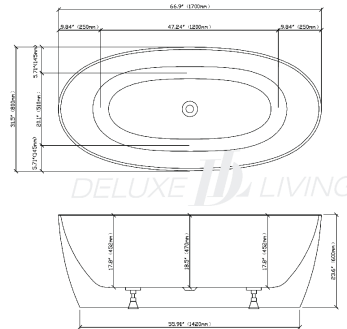

Freestanding Tub BT0009-B

TECHNICAL DRAWING REQUIREMENTS
BATHTUB

DELUXE  LIVING

Size : 66.9"W x 31.5"D x 23.6"H (1700*800*600mm)

Product name: Freestanding Tub BT0009-B

Model: BT0009-B

Size: 66.9"W x 31.5"D x 23.6"H

Product Features:

- Made of high-gloss acrylic
- Integrated overflow
- Come with a pop up drain
- UPC certified
- Center drain